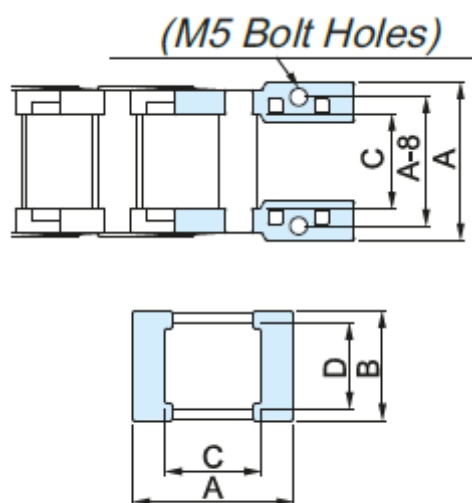

Article number: 18EEB03367

Description: End piece Easy End Type, for CPS033.67 (4pcs./1set)
Type: S-EEB033.67

Measures

A	= 85
B	= 31
C	= 67
D	= 23
Hole Size = M5	